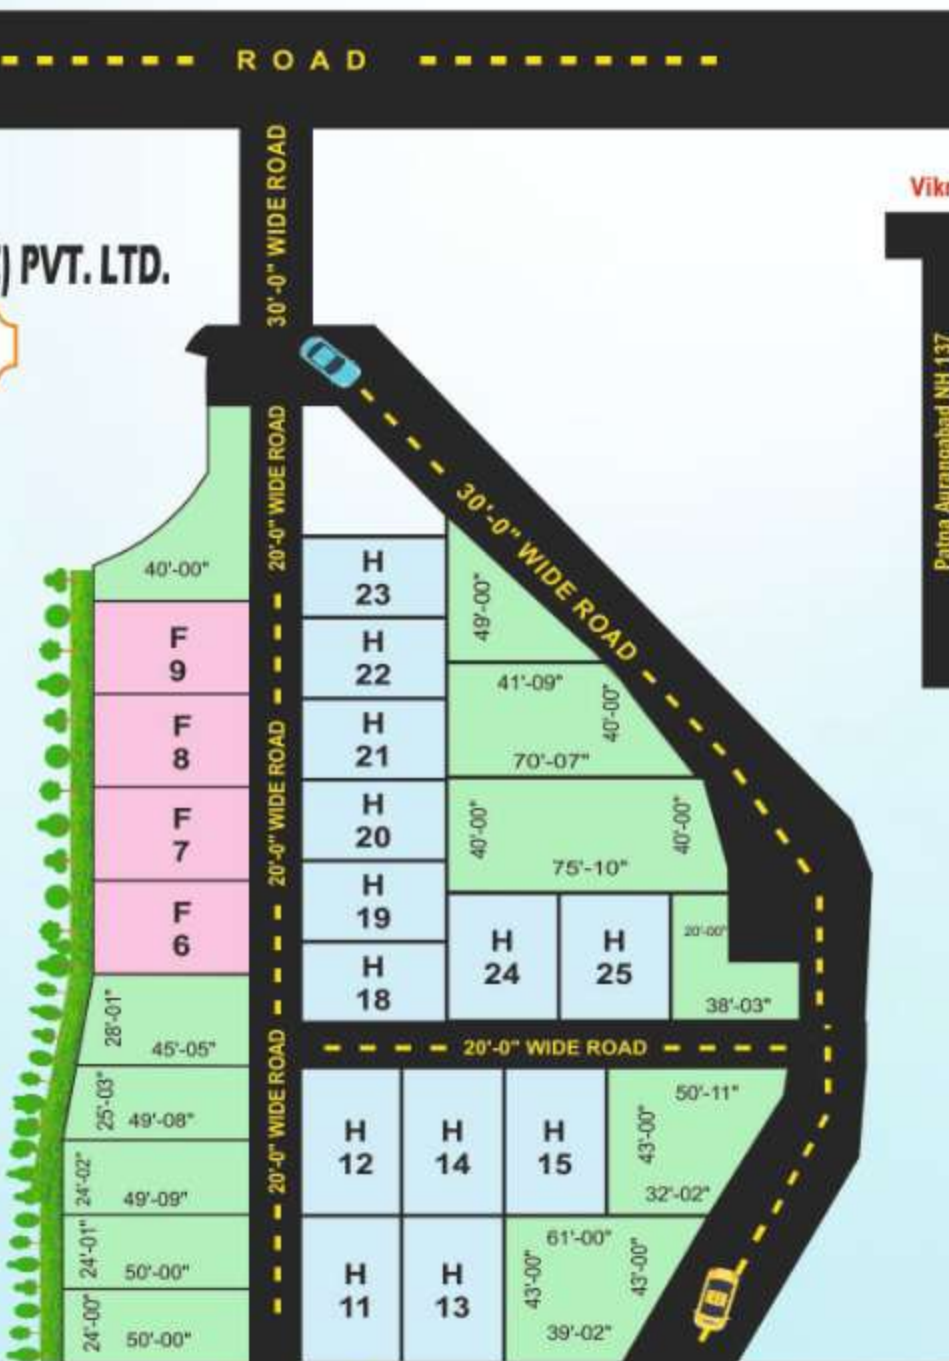

MARKETED BY...
REAL PROPERTY JUNCTION (OPC) PVT. LTD.

- **A** 1200'
- **B** 1000'
- **C** 800'
- **D** 600'
- **F** 40'X30'
- **H** 43'X27-11'

1. **Distance From :-**
2. IIT Bihta - 5km
   - Bihta Railway Station - 6km
   - Bihta Airport - 7km
   - DAV - 500m
   - AIIMS - 15km

WORK IN PROGRESS