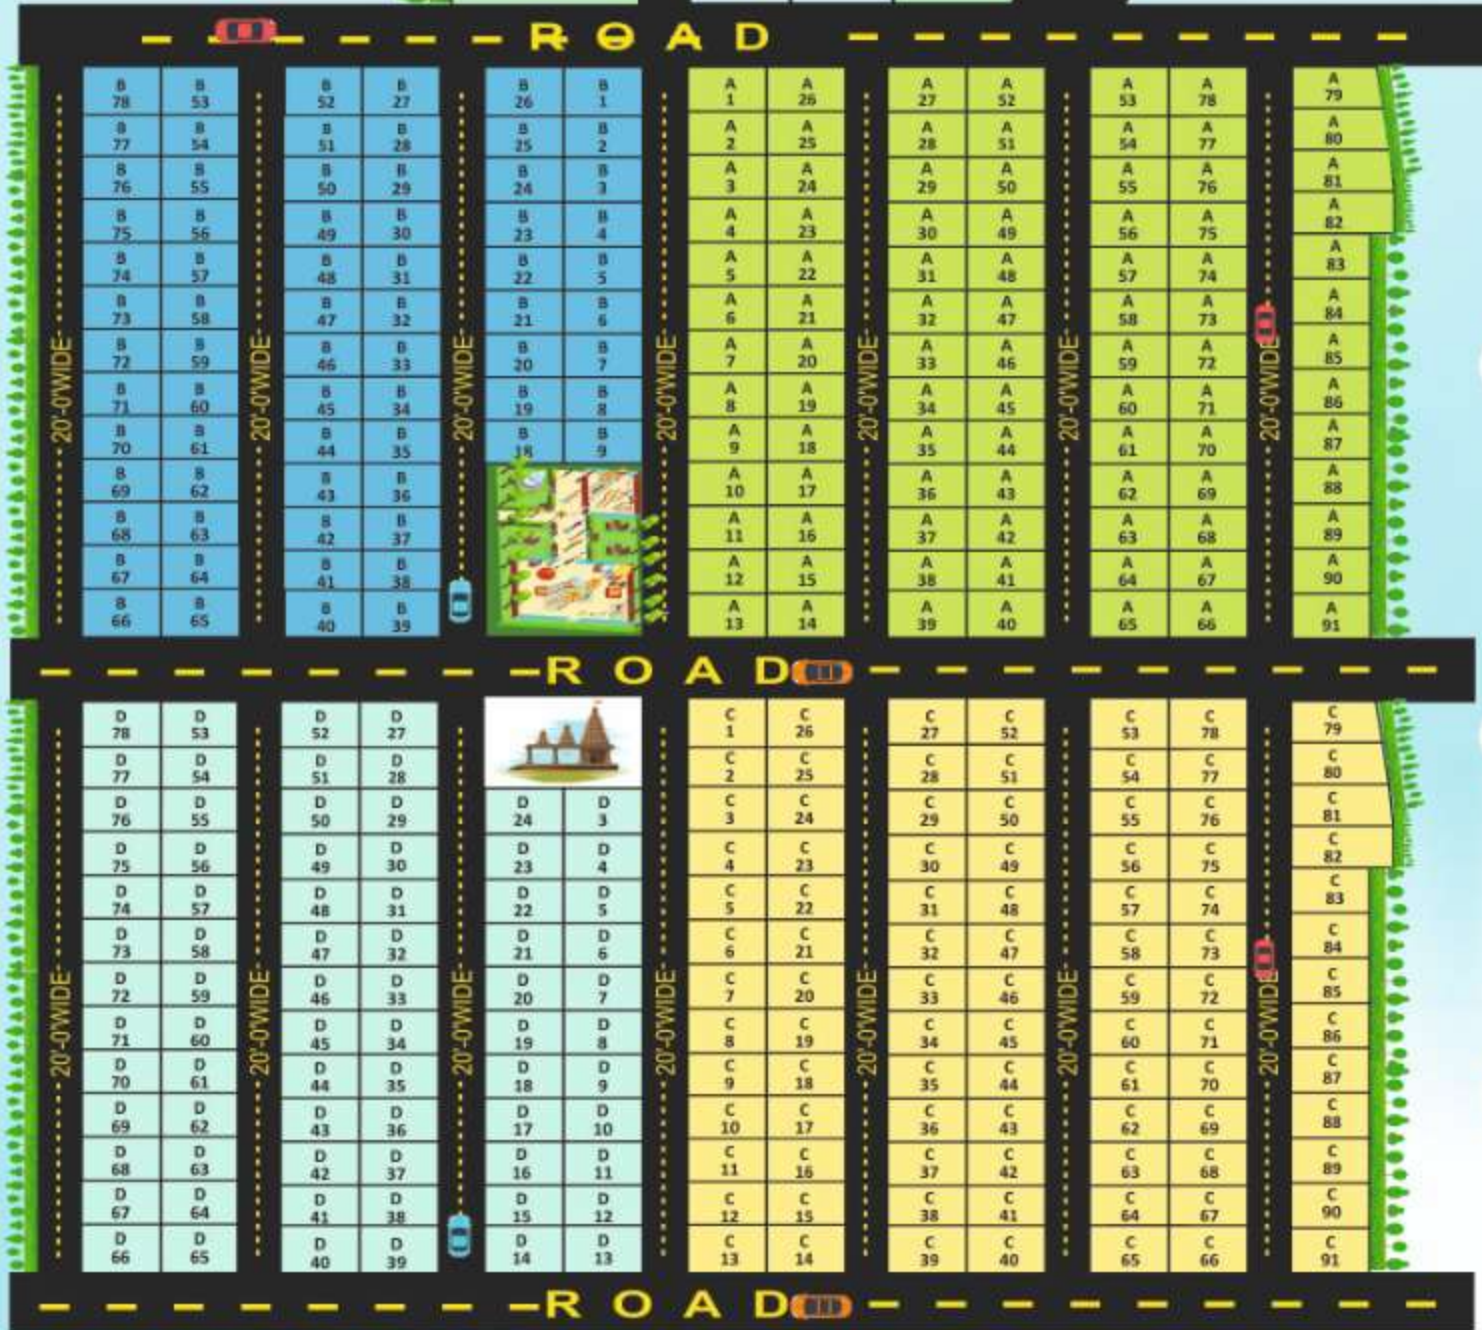

## AMENITIES

- 1- ENTRY MAIN ROAD 30FT
- 2- ENTIRE BRANCH ROAD 20FT
- 3- MAIN GATE
- 4- STREET LIGHT
- 5- TEMPLE
- 7- GARDEN
- 8- PLANTATION

**MARKETED BY...**

**REAL PROPERTY JUNCTION (OPC) PVT. LTD.**

Near Ali Nagar Gate No - 2 Anishabad, Patna 800002

- Distance From :-**
- IIT Bihta - 5km
  - Bihta Railway Station - 6km
  - Bihta Airport - 7km
  - DAV - 500m
  - AIIMS - 15km

**WORK IN PROGRESS**

**R O A D**

B 78	B 53	B 51	B 23	B 26	B 1	A 1	A 3	A 21	A 22	A 31	A 78	A 75
B 77	B 54	B 52	B 24	B 25	B 2	A 2	A 20	A 28	A 29	A 34	A 77	A 80
B 76	B 55	B 50	B 25	B 24	B 3	A 3	A 21	A 29	A 30	A 35	A 76	A 81
B 75	B 56	B 49	B 26	B 23	B 4	A 4	A 22	A 30	A 31	A 36	A 75	A 82
B 74	B 57	B 48	B 27	B 22	B 5	A 5	A 23	A 31	A 32	A 37	A 74	A 83
B 73	B 58	B 47	B 28	B 21	B 6	A 6	A 24	A 32	A 33	A 38	A 73	A 84
B 72	B 59	B 46	B 29	B 20	B 7	A 7	A 25	A 33	A 34	A 39	A 72	A 85
B 71	B 60	B 45	B 30	B 19	B 8	A 8	A 26	A 34	A 35	A 40	A 71	A 86
B 70	B 61	B 44	B 31	B 18	B 9	A 9	A 27	A 35	A 36	A 41	A 70	A 87
B 69	B 62	B 43	B 32	B 17	B 10	A 10	A 28	A 36	A 37	A 42	A 69	A 88
B 68	B 63	B 42	B 33	B 16	B 11	A 11	A 29	A 37	A 38	A 43	A 68	A 89
B 67	B 64	B 41	B 34	B 15	B 12	A 12	A 30	A 38	A 39	A 44	A 67	A 90
B 66	B 65	B 40	B 35	B 14	B 13	A 13	A 31	A 39	A 40	A 45	A 66	A 91